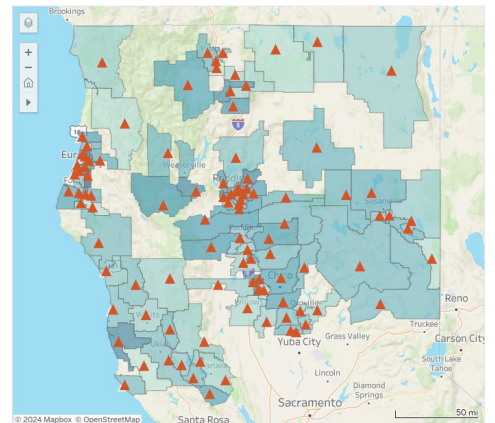

DID YOU MISS IT?!

Using US Census American Community Survey Data to Create Useful Dashboards at the Neighborhood Level

James Crandall, Regional Director - Data Strategies, gave a presentation on the regional maps he created using US Census data, CAASPP data, and A to G data at the Partners for Rural Impact Rural Summit last month. If you missed it, he is doing an encore presentation for the North State Together region.

Date: Wednesday, May 22, 2024

Time: 10am to 11am

Where: Virtual via Zoom

Join this encore presentation to see how you can leverage these maps for decision making!

To Register
Scan The QR Code

or use the link below the code